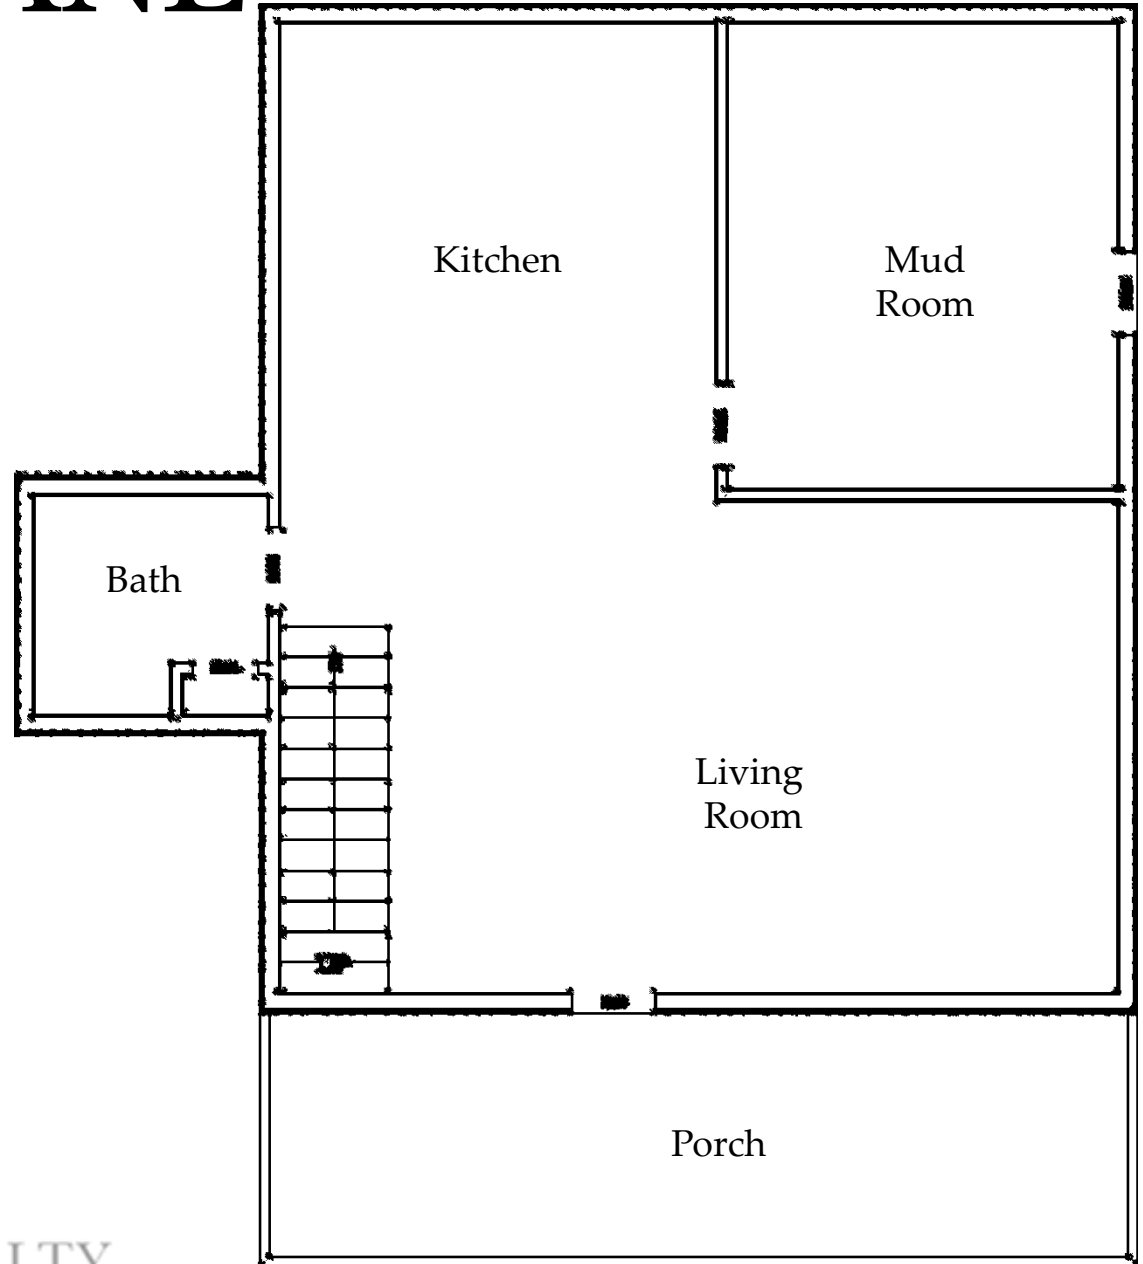

## Room Dimensions

Kitchen	13	X	14
Living Room	22	X	15
Mud Room	12	X	14

Floor plans are for reference purposes only

**Main Level**

CHERIWOODARDREALTY

37C Main Street • Sperryville, VA 22740

540.987.8500 • [www.cheriwoodard.com](http://www.cheriwoodard.com)