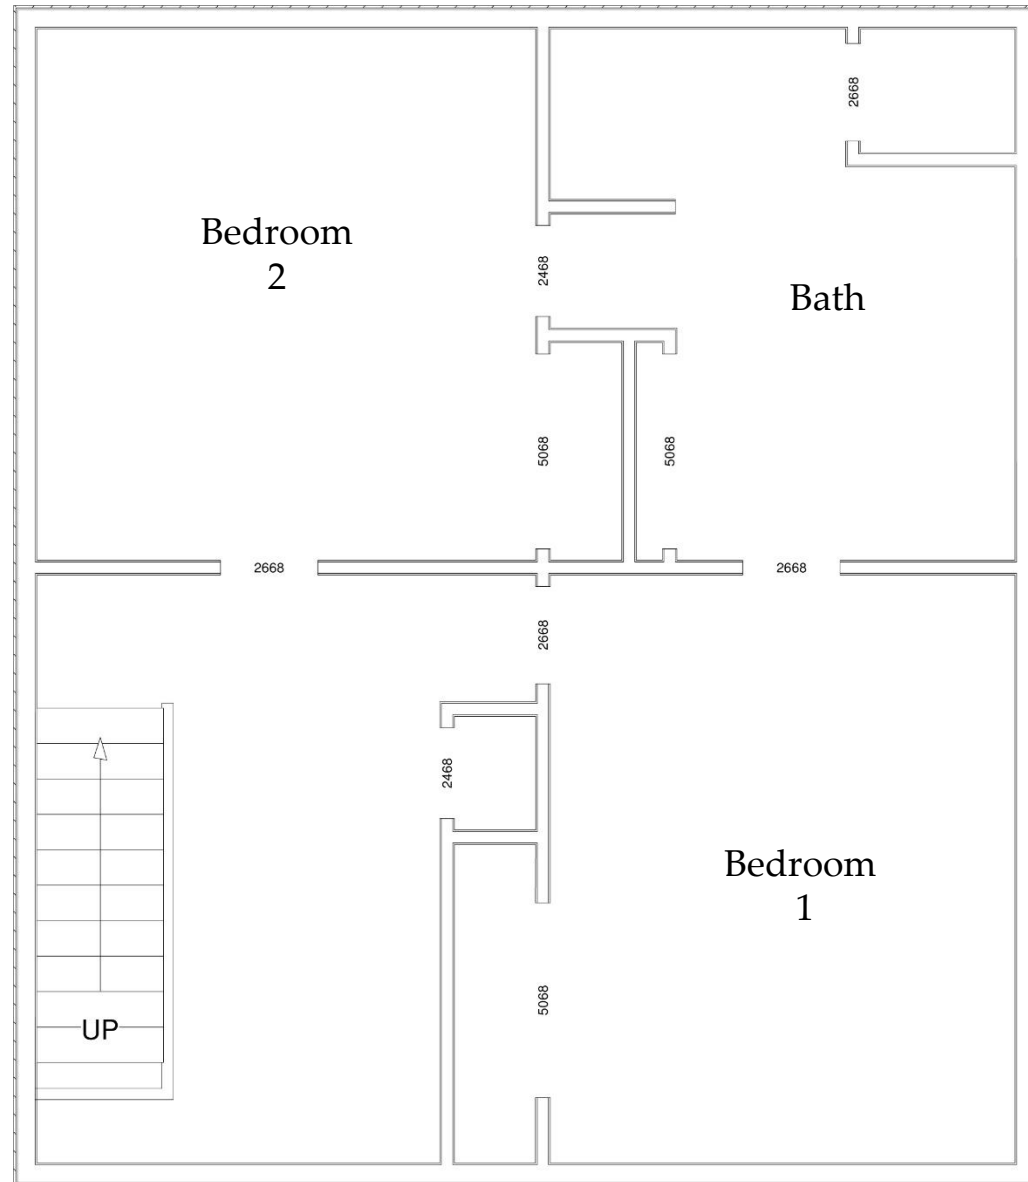

## Room Dimensions

Kitchen	13	X	14
Living Room	22	X	15
Mud Room	12	X	14

Floor plans are for reference purposes only

**Main Level**

CHERIWOODARDREALTY

37C Main Street • Sperryville, VA 22740

540.987.8500 • [www.cheriwoodard.com](http://www.cheriwoodard.com)

## Room Dimensions

Bedroom 1	12	X	15
Bedroom 2	13	X	14

Floor plans are for reference purposes only

Upper Level

CHERIWOODARDREALTY

37C Main Street • Sperryville, VA 22740

540.987.8500 • [www.cheriwoodard.com](http://www.cheriwoodard.com)