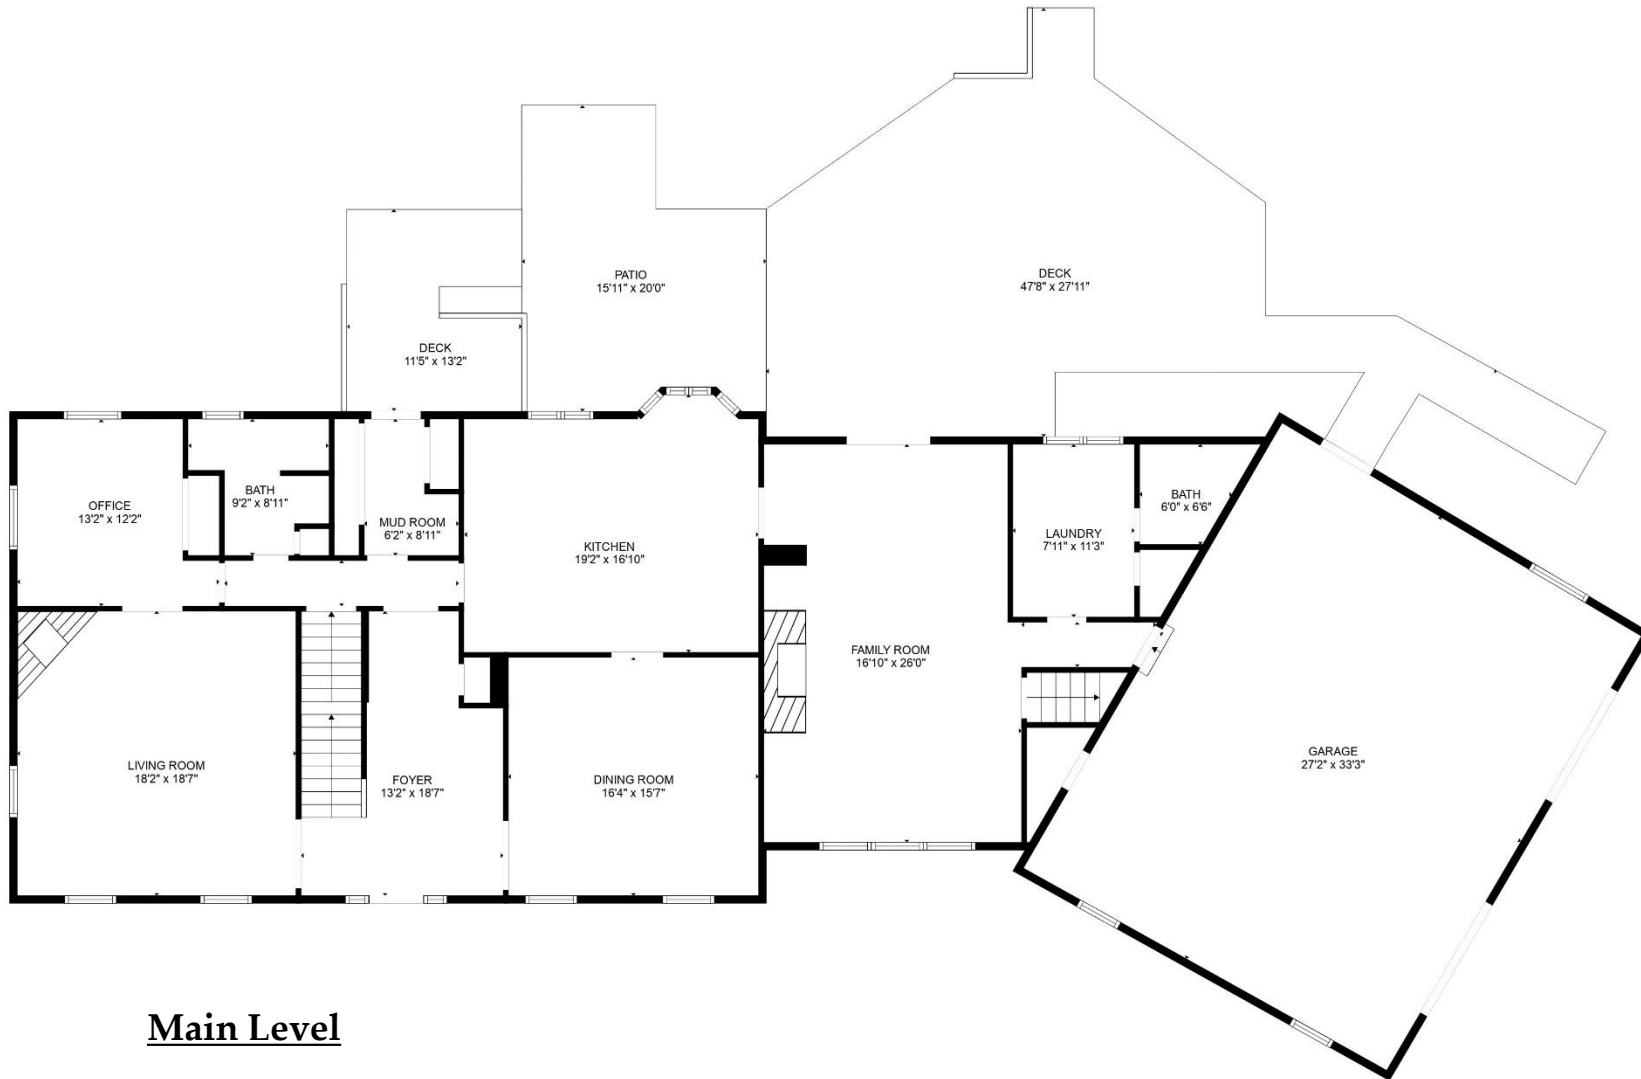

DOGWOOD RIDGE

192 Courthouse Mountain Lane, Madison

Main Level

CHERIWOODARDREALTY

37C Main Street • Sperryville, VA 22740

540.987.8500 • www.cheriwoodard.com

Measurements deemed reliable but not guaranteed. For reference purposes only.

DOGWOOD RIDGE

192 Courthouse Mountain Lane, Madison

Upper Level

CHERIWOODARDREALTY

37C Main Street • Sperryville, VA 22740

540.987.8500 • www.cheriwoodard.com

Measurements deemed reliable but not guaranteed. For reference purposes only.