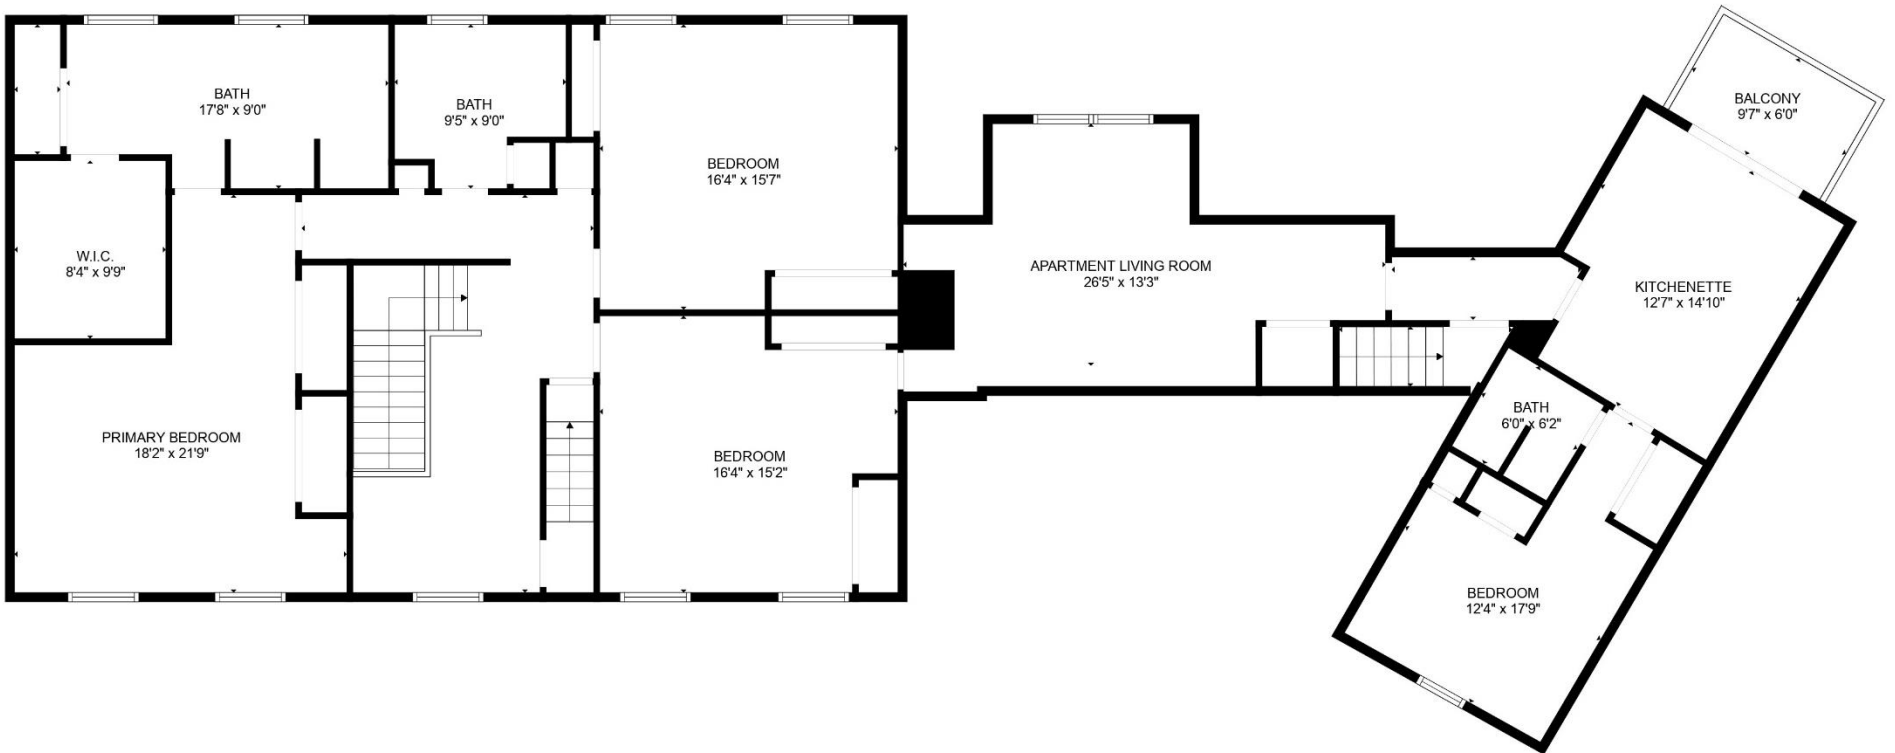

DOGWOOD RIDGE

192 Courthouse Mountain Lane, Madison

Upper Level

CHERIWOODARDREALTY

37C Main Street • Sperryville, VA 22740

540.987.8500 • www.cheriwoodard.com

Measurements deemed reliable but not guaranteed. For reference purposes only.