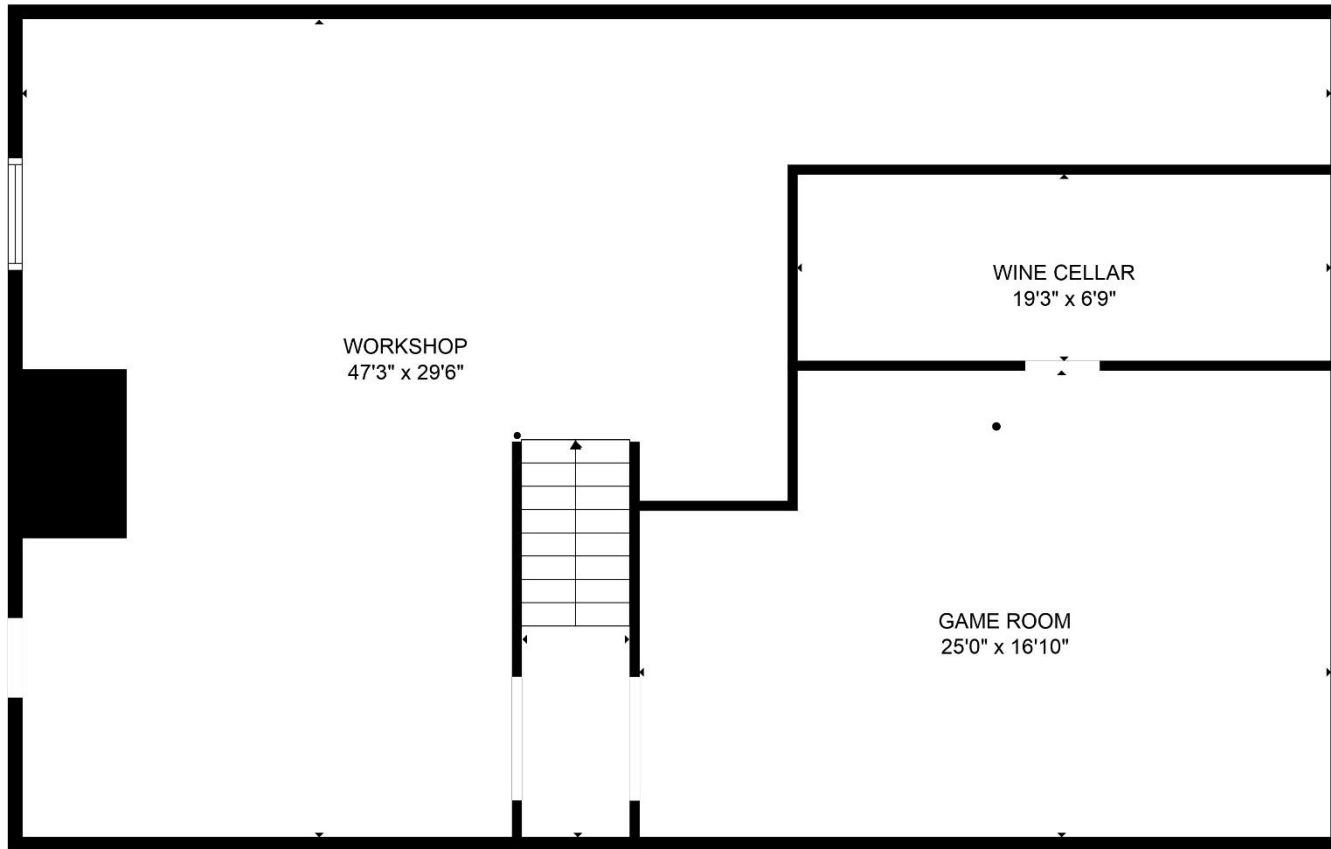

DOGWOOD RIDGE

192 Courthouse Mountain Lane, Madison

Lower Level

CHERIWOODARDREALTY

37C Main Street • Sperryville, VA 22740

540.987.8500 • www.cheriwoodard.com

Measurements deemed reliable but not guaranteed. For reference purposes only.